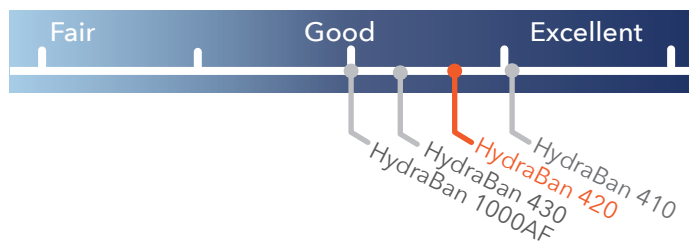

HydraBan® 420

HydraBan 420 is slightly more water repellent than its predecessor HydraBan 410.

Water Resistance Performance - HydraBan Series

Print Receptivity - HydraBan Series

Cold Set Gluability - HydraBan Series

Water Resistance Performance - Common Michelman Products

Where Utilized

HydraBan 420 is designed to be applied both prior to corrugation or on the corrugator and by flexo. It is intended to be used for applications where water repellency is needed.