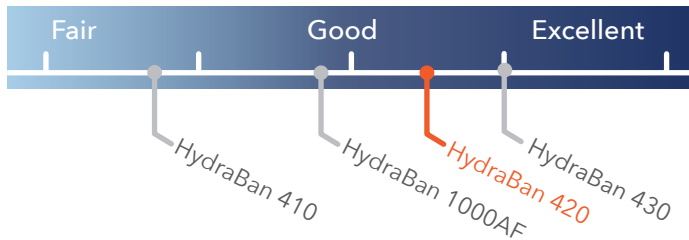

HydraBan® 420

HydraBan 420 is slightly more water repellent than its predecessor HydraBan 410.

Water Resistance Performance - HydraBan Series

Print Receptivity - HydraBan Series

Cold Set Gluability - HydraBan Series

Water Resistance Performance - Common Michelman Products

Where Utilized

HydraBan 420 is designed to be applied both prior to corrugation or on the corrugator and by flexo. It is intended to be used for applications where water repellency is needed.