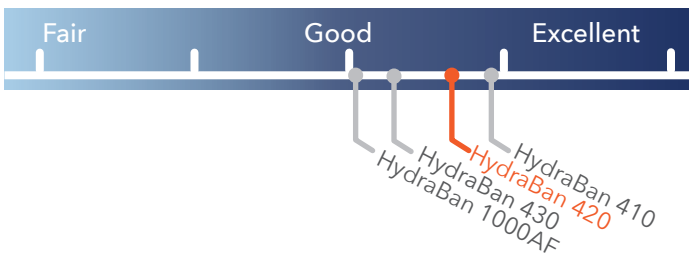

HydraBan® 420

HydraBan 420 is slightly more water repellent than its predecessor HydraBan 410.

Water Resistance Performance - HydraBan Series

Print Receptivity - HydraBan Series

Cold Set Gluability - HydraBan Series

Water Resistance Performance - Common Michelman Products

Where Utilized

HydraBan 420 is designed to be applied both prior to corrugation or on the corrugator and by flexo. It is intended to be used for applications where water repellency is needed.